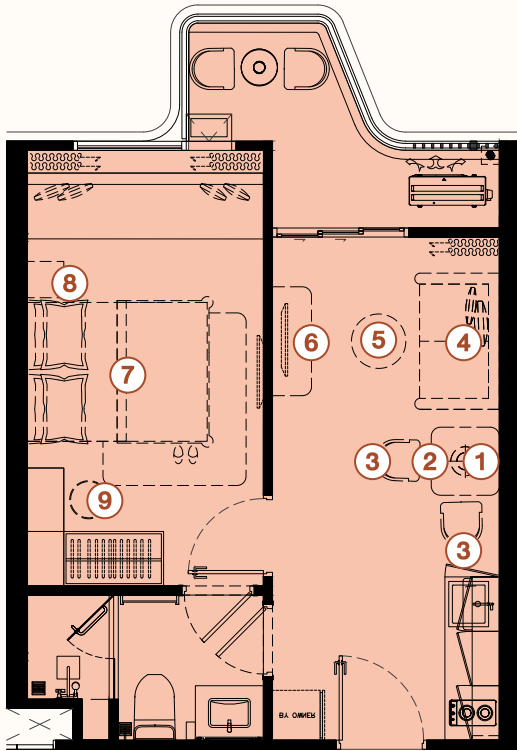

FURNITURE PACKAGE