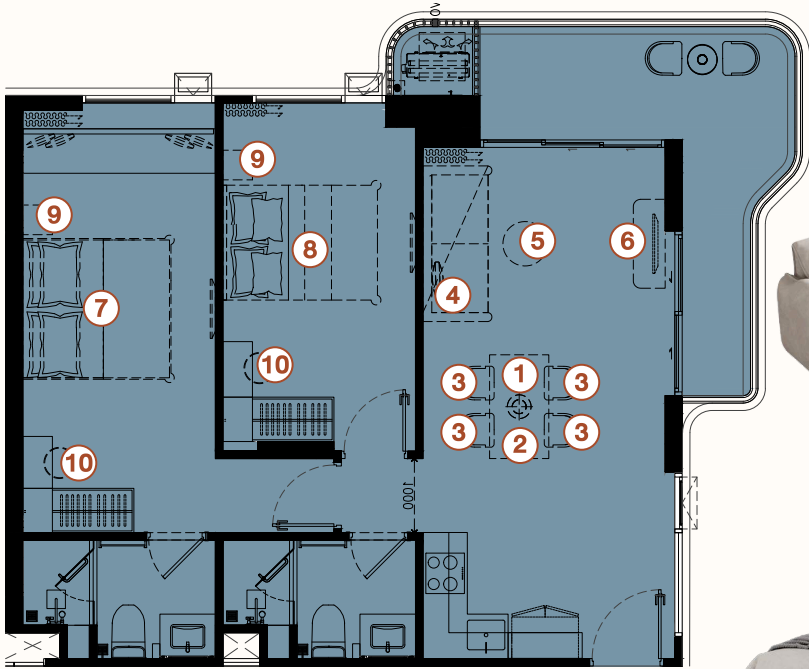

FURNITURE PACKAGE