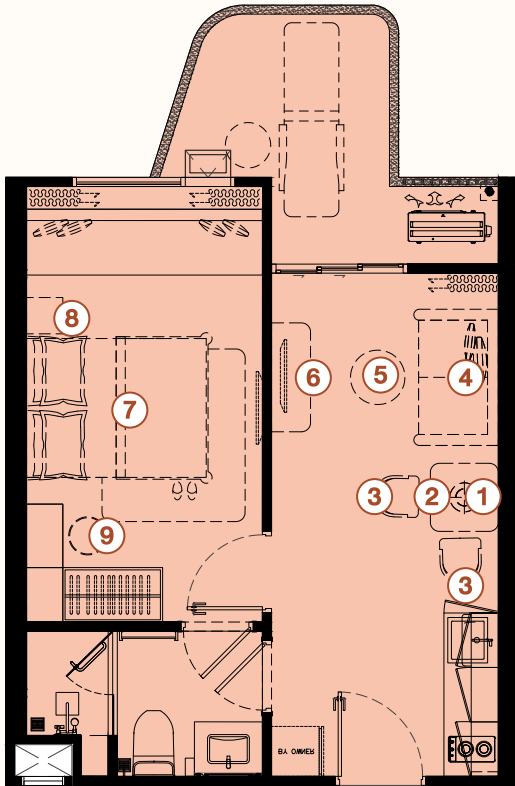

⑧ NIGHT TABLE

⑨ DRESSING STOOL

1B M : 33.00-33.15 SQ.M.
1B MC : 33.00-33.15 SQ.M.

PACKAGE 116,000 THB.

*COMPANY RESERVES THE RIGHT TO AMEND THE TERMS AND CONDITIONS, AT ANY TIME WITHOUT PRIOR NOTICE. *THE IMAGES SHOWN ARE COMPUTER GENERATED. ANY CHANGE CAN BE APPLIED WITHOUT NOTICE. ALL RIGHTS RESERVED

FURNITURE PACKAGE

1B LA : 39.94 SQ.M.
1B LAC : 39.94 SQ.M.

PACKAGE 116,000 THB.

① PENDANT LAMP

② DINING TABLE

③ DINING CHAIR X2

④ SOFA

⑤ COFFEE TABLE