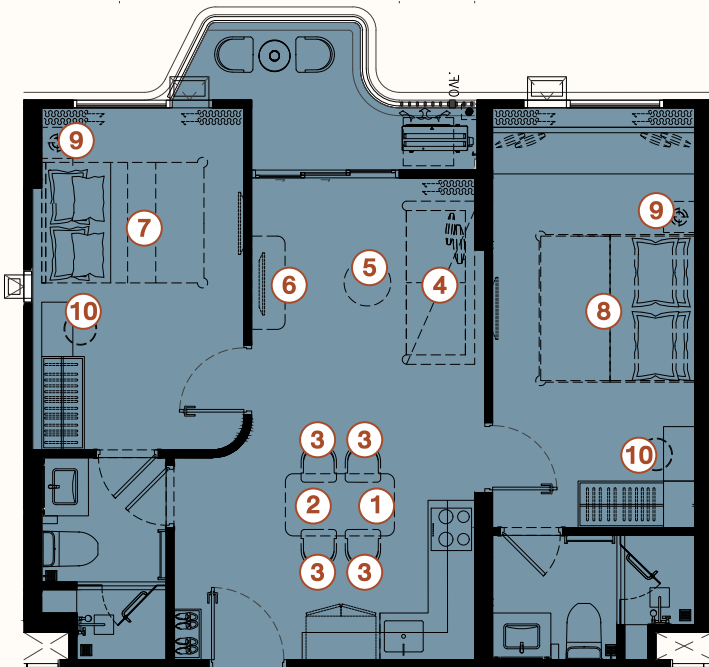

⑧ KING BED WITH MATTRESS 6 FT.

⑨ NIGHT TABLE X2

⑩ DRESSING STOOL X2

2B MC 1-2 : 62.63-62.90 SQ.M.

PACKAGE 178,000 THB.

*COMPANY RESERVES THE RIGHT TO AMEND THE TERMS AND CONDITIONS, AT ANY TIME WITHOUT PRIOR NOTICE. *THE IMAGES SHOWN ARE COMPUTER GENERATED. ANY CHANGE CAN BE APPLIED WITHOUT NOTICE. ALL RIGHTS RESERVED

FURNITURE PACKAGE

2B M 3-4 : 62.93-63.15 SQ.M.
 2B MC 3-6 : 62.93-63.15 SQ.M.

PACKAGE 188,000 THB.

① PENDANT LAMP

② DINING TABLE

③ DINING CHAIR X4

④ SOFA

⑤ COFFEE TABLE