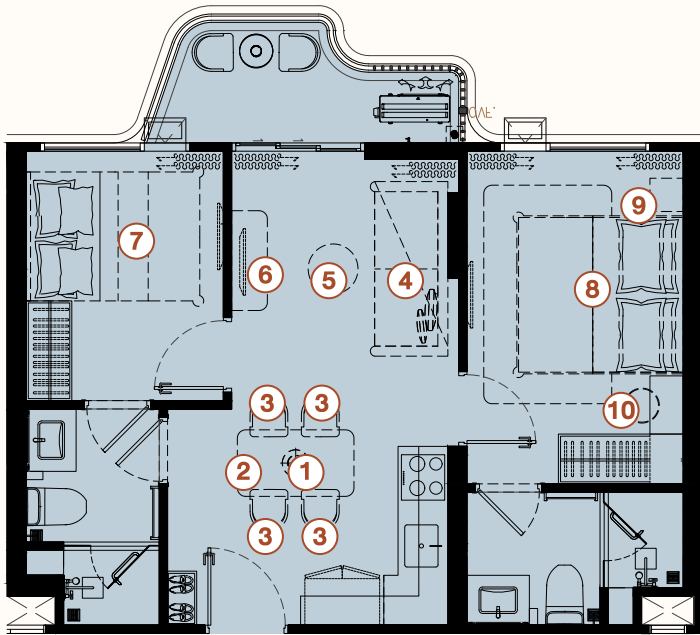

FURNITURE PACKAGE

2B S 3-4 : 50.03-50.64 SQ.M.
2B SC 3-4: 50.03-50.65 SQ.M.

PACKAGE 177,000 THB.