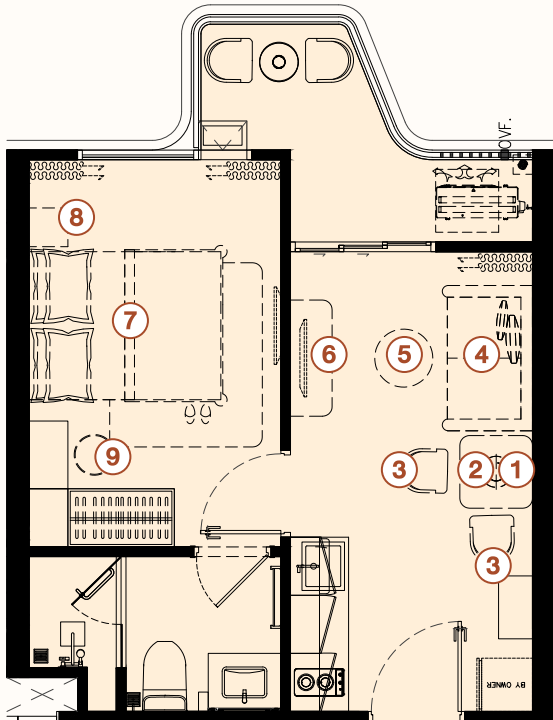

the
BALCONY

FURNITURE PACKAGE

FURNITURE PACKAGE

1B MA : 35.60 SQ.M.
1B MAC : 35.60 SQ.M.

PACKAGE 116,000 THB.

① PENDANT LAMP

② DINING TABLE

③ DINING CHAIR X2

④ SOFA

⑤ COFFEE TABLE

⑥ TV. CABINET

⑦ QUEEN BED WITH MATTRESS 5 FT.

⑧ NIGHT TABLE

⑨ DRESSING STOOL

*COMPANY RESERVES THE RIGHT TO AMEND THE TERMS AND CONDITIONS, AT ANY TIME WITHOUT PRIOR NOTICE. *THE IMAGES SHOWN ARE COMPUTER GENERATED. ANY CHANGE CAN BE APPLIED WITHOUT NOTICE. ALL RIGHTS RESERVED

FURNITURE PACKAGE

① PENDANT LAMP

② DINING TABLE

③ DINING CHAIR X2

④ SOFA

⑤ COFFEE TABLE

⑥ TV. CABINET

⑦ QUEEN BED WITH MATTRESS 5 FT.

⑧ NIGHT TABLE

⑨ DRESSING STOOL

1B M : 33.00-33.15 SQ.M.
1B MC : 33.00-33.15 SQ.M.

PACKAGE 116,000 THB.

*COMPANY RESERVES THE RIGHT TO AMEND THE TERMS AND CONDITIONS, AT ANY TIME WITHOUT PRIOR NOTICE. *THE IMAGES SHOWN ARE COMPUTER GENERATED. ANY CHANGE CAN BE APPLIED WITHOUT NOTICE. ALL RIGHTS RESERVED