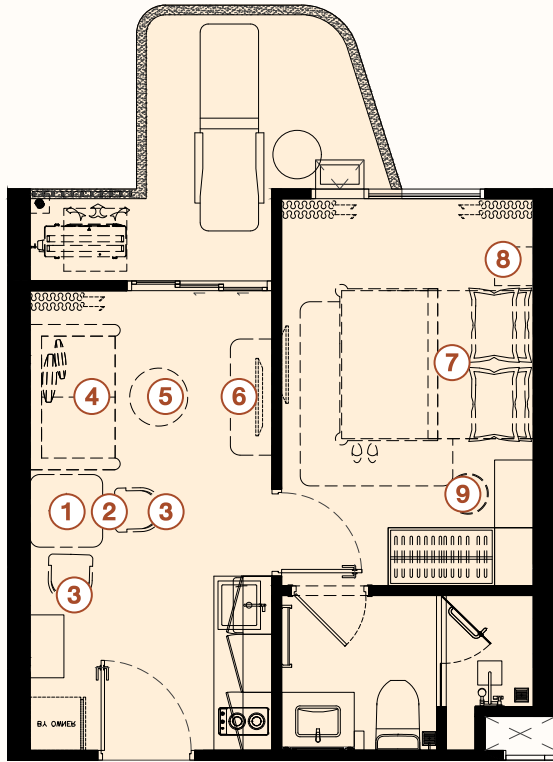

the
BALCONY

FURNITURE PACKAGE

FURNITURE PACKAGE

1B MA : 35.60 SQ.M.
1B MAC : 35.60 SQ.M.

PACKAGE 116,000 THB.

① PENDANT LAMP

② DINING TABLE

③ DINING CHAIR X2

④ SOFA

⑤ COFFEE TABLE

⑥ TV. CABINET

⑦ QUEEN BED WITH MATTRESS 5 FT.

⑧ NIGHT TABLE

⑨ DRESSING STOOL

*COMPANY RESERVES THE RIGHT TO AMEND THE TERMS AND CONDITIONS, AT ANY TIME WITHOUT PRIOR NOTICE. *THE IMAGES SHOWN ARE COMPUTER GENERATED. ANY CHANGE CAN BE APPLIED WITHOUT NOTICE. ALL RIGHTS RESERVED

⑧ NIGHT TABLE

⑨ DRESSING STOOL

1B M : 33.00-33.15 SQ.M.
1B MC : 33.00-33.15 SQ.M.

PACKAGE 116,000 THB.

*COMPANY RESERVES THE RIGHT TO AMEND THE TERMS AND CONDITIONS, AT ANY TIME WITHOUT PRIOR NOTICE. *THE IMAGES SHOWN ARE COMPUTER GENERATED. ANY CHANGE CAN BE APPLIED WITHOUT NOTICE. ALL RIGHTS RESERVED