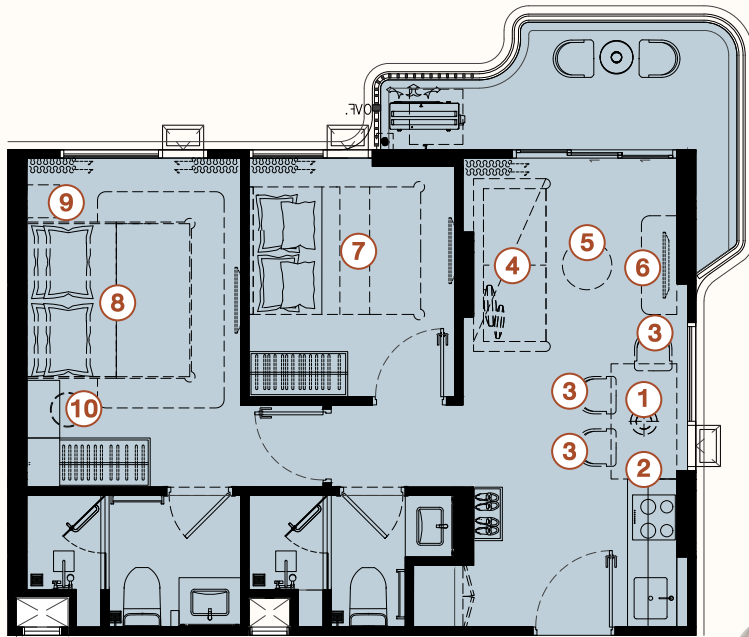

FURNITURE PACKAGE

① PENDANT LAMP

② DINING TABLE

③ DINING CHAIR X3

④ SOFA

⑤ COFFEE TABLE

⑥ TV. CABINET

⑦ QUEEN BED WITH MATTRESS 5 FT.

⑧ KING BED WITH MATTRESS 6 FT.

⑨ NIGHT TABLE

⑩ DRESSING STOOL

2B SC 1-2 : 50.90-52.14 SQ.M.

2B SC 5-6 : 50.90-52.15 SQ.M.

PACKAGE 167,000 THB.

*COMPANY RESERVES THE RIGHT TO AMEND THE TERMS AND CONDITIONS, AT ANY TIME WITHOUT PRIOR NOTICE. *THE IMAGES SHOWN ARE COMPUTER GENERATED. ANY CHANGE CAN BE APPLIED WITHOUT NOTICE. ALL RIGHTS RESERVED