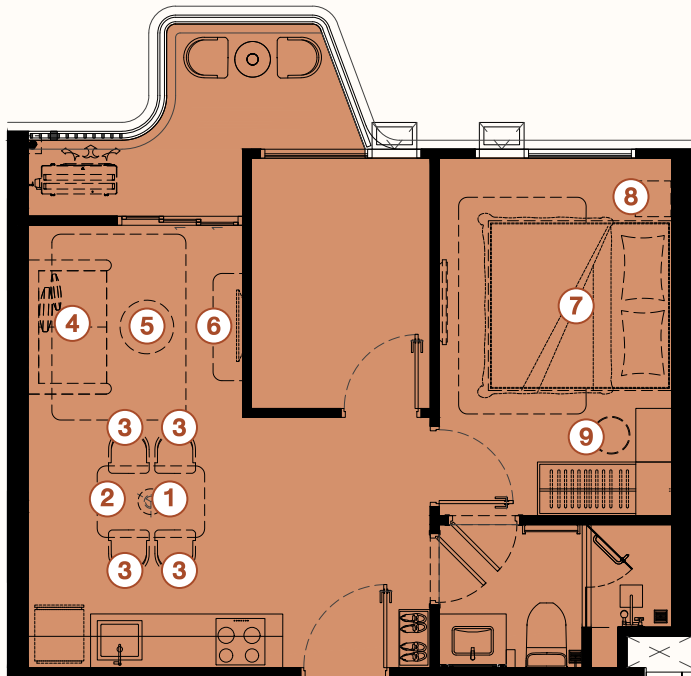

FURNITURE PACKAGE

1B PA : 47.80 SQ.M.
1B PAC : 47.80 SQ.M.

PACKAGE 146,000 THB.

① PENDANT LAMP

② DINING TABLE

③ DINING CHAIR X4

④ SOFA

⑤ COFFEE TABLE

⑥ TV. CABINET

⑦ KING BED WITH MATTRESS 6 FT.

⑧ NIGHT TABLE

⑨ DRESSING STOOL

*COMPANY RESERVES THE RIGHT TO AMEND THE TERMS AND CONDITIONS, AT ANY TIME WITHOUT PRIOR NOTICE. *THE IMAGES SHOWN ARE COMPUTER GENERATED. ANY CHANGE CAN BE APPLIED WITHOUT NOTICE. ALL RIGHTS RESERVED

FURNITURE PACKAGE

1B P : 44.93-45.07 SQ.M.

1B PC : 44.93-45.07 SQ.M.

PACKAGE 146,000 THB.

① PENDANT LAMP

② DINING TABLE

③ DINING CHAIR X4

④ SOFA