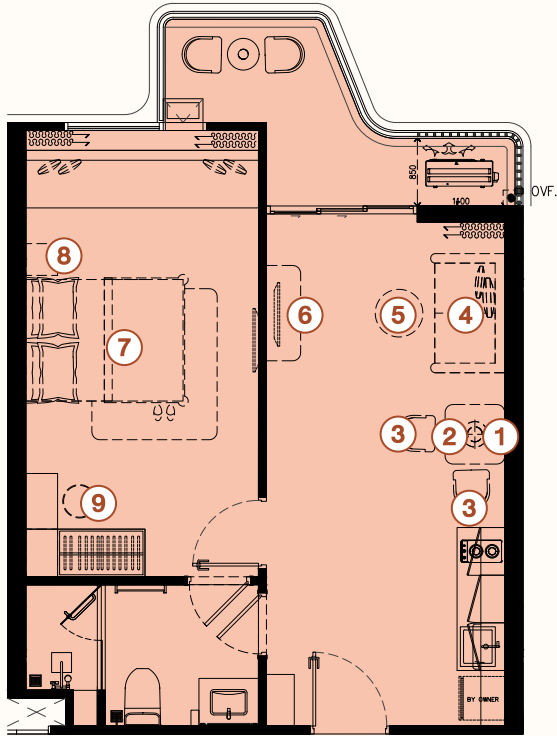

⑧ NIGHT TABLE

⑨ DRESSING STOOL

1B L : 37.34-37.47 SQ.M.
1B LC : 37.34-37.47 SQ.M.

PACKAGE 116,000 THB.

*COMPANY RESERVES THE RIGHT TO AMEND THE TERMS AND CONDITIONS, AT ANY TIME WITHOUT PRIOR NOTICE. *THE IMAGES SHOWN ARE COMPUTER GENERATED. ANY CHANGE CAN BE APPLIED WITHOUT NOTICE. ALL RIGHTS RESERVED

FURNITURE PACKAGE

1B LC : 49.70-49.85 SQ.M.

PACKAGE 116,000 THB.

① PENDANT LAMP

② DINING TABLE

③ DINING CHAIR X2

④ SOFA

⑤ COFFEE TABLE