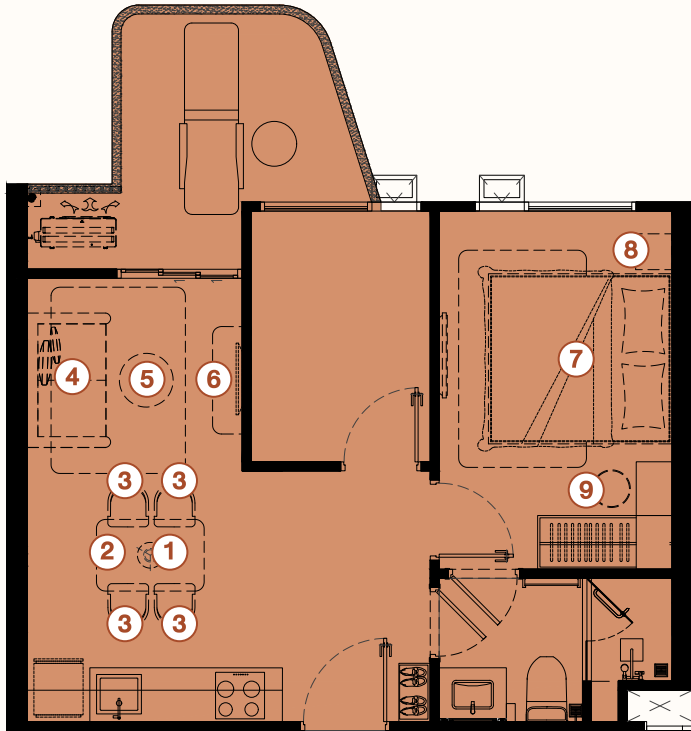

⑧ NIGHT TABLE

⑨ DRESSING STOOL

1B L : 37.34-37.47 SQ.M.
1B LC : 37.34-37.47 SQ.M.

PACKAGE 116,000 THB.

*COMPANY RESERVES THE RIGHT TO AMEND THE TERMS AND CONDITIONS, AT ANY TIME WITHOUT PRIOR NOTICE. *THE IMAGES SHOWN ARE COMPUTER GENERATED. ANY CHANGE CAN BE APPLIED WITHOUT NOTICE. ALL RIGHTS RESERVED

FURNITURE PACKAGE

1B LC : 49.70-49.85 SQ.M.

PACKAGE 116,000 THB.

① PENDANT LAMP

② DINING TABLE

③ DINING CHAIR X2

④ SOFA

⑤ COFFEE TABLE

⑥ TV. CABINET

⑦ QUEEN BED WITH MATTRESS 5 FT.

⑧ NIGHT TABLE

⑨ DRESSING STOOL

*COMPANY RESERVES THE RIGHT TO AMEND THE TERMS AND CONDITIONS, AT ANY TIME WITHOUT PRIOR NOTICE. *THE IMAGES SHOWN ARE COMPUTER GENERATED. ANY CHANGE CAN BE APPLIED WITHOUT NOTICE. ALL RIGHTS RESERVED

FURNITURE PACKAGE

1B PA : 47.80 SQ.M.
1B PAC : 47.80 SQ.M.

PACKAGE 146,000 THB.

① PENDANT LAMP

② DINING TABLE

③ DINING CHAIR X4

④ SOFA

⑤ COFFEE TABLE