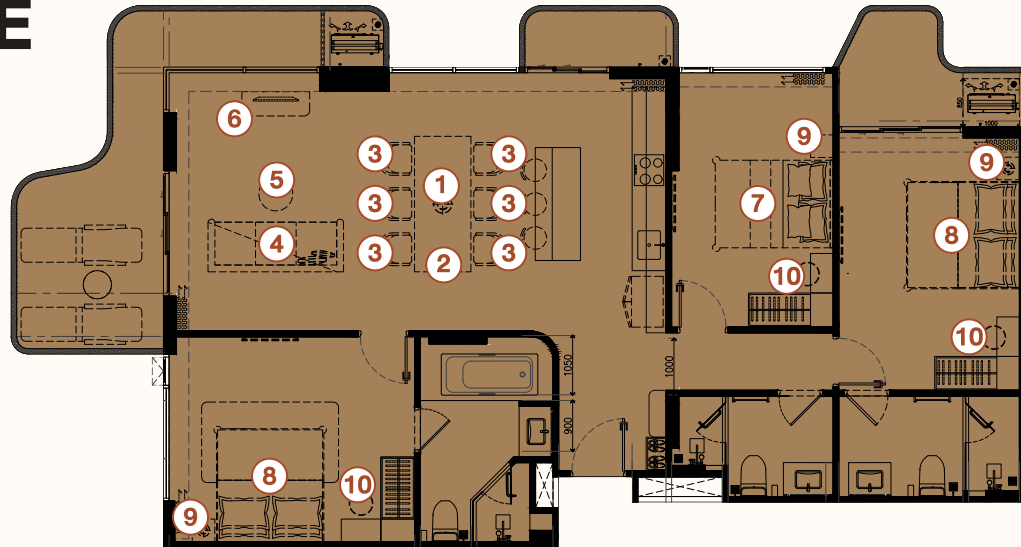

FURNITURE PACKAGE

PH AC : 139.4 SQ.M.

PACKAGE 267,000 THB.