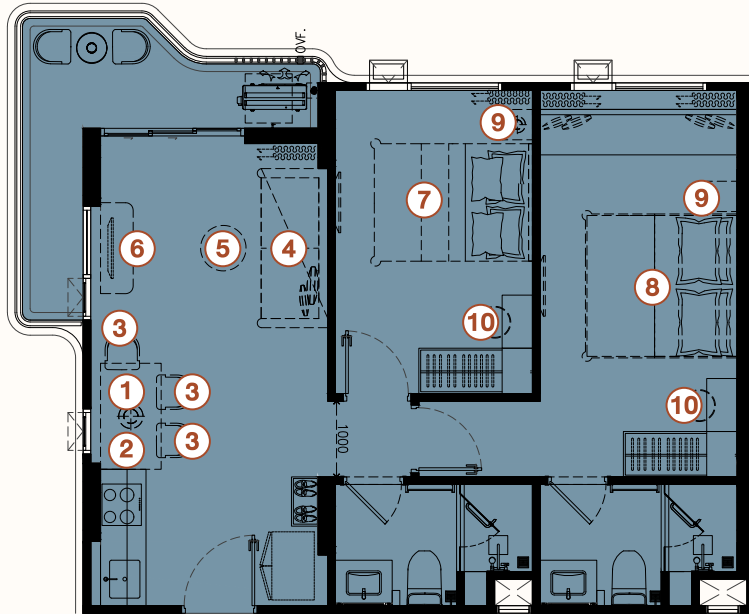

⑤ COFFEE TABLE

⑥ TV. CABINET

⑦ QUEEN BED WITH MATTRESS 5 FT.

⑧ KING BED WITH MATTRESS 6 FT.

⑨ NIGHT TABLE X2

⑩ DRESSING STOOL X2

*COMPANY RESERVES THE RIGHT TO AMEND THE TERMS AND CONDITIONS, AT ANY TIME WITHOUT PRIOR NOTICE. *THE IMAGES SHOWN ARE COMPUTER GENERATED. ANY CHANGE CAN BE APPLIED WITHOUT NOTICE. ALL RIGHTS RESERVED

FURNITURE PACKAGE

① PENDANT LAMP

② DINING TABLE

③ DINING CHAIR X3

④ SOFA

⑤ COFFEE TABLE

⑥ TV. CABINET

⑦ QUEEN BED WITH MATTRESS 5 FT.

⑧ KING BED WITH MATTRESS 6 FT.

⑨ NIGHT TABLE X2

⑩ DRESSING STOOL X2

2B MC 1-2 : 62.63-62.90 SQ.M.

PACKAGE 178,000 THB.

*COMPANY RESERVES THE RIGHT TO AMEND THE TERMS AND CONDITIONS, AT ANY TIME WITHOUT PRIOR NOTICE. *THE IMAGES SHOWN ARE COMPUTER GENERATED. ANY CHANGE CAN BE APPLIED WITHOUT NOTICE. ALL RIGHTS RESERVED