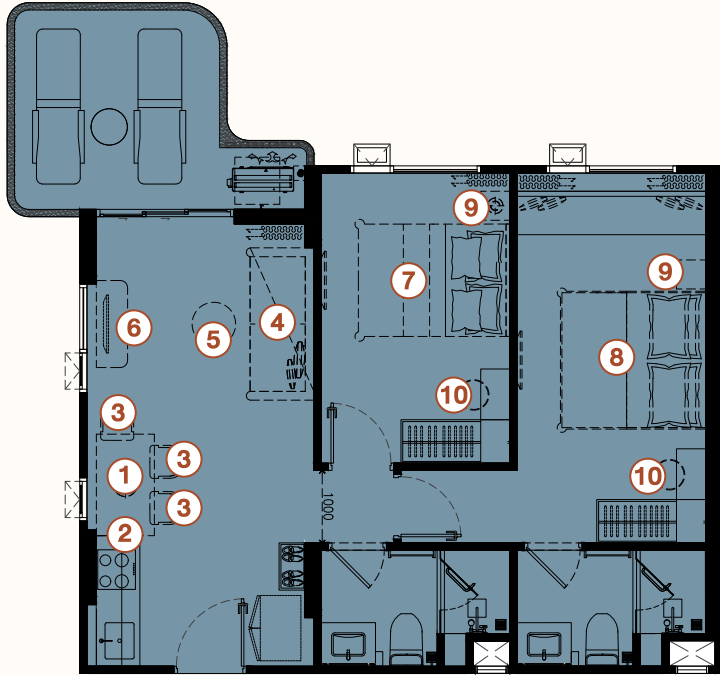

⑥ TV. CABINET

⑦ QUEEN BED WITH MATTRESS 5 FT.

⑧ KING BED WITH MATTRESS 6 FT.

⑨ NIGHT TABLE

⑩ DRESSING STOOL

*COMPANY RESERVES THE RIGHT TO AMEND THE TERMS AND CONDITIONS, AT ANY TIME WITHOUT PRIOR NOTICE. *THE IMAGES SHOWN ARE COMPUTER GENERATED. ANY CHANGE CAN BE APPLIED WITHOUT NOTICE. ALL RIGHTS RESERVED

FURNITURE PACKAGE

2B MA : 70.15 SQ.M.

2B MAC : 66.10-70.15 SQ.M.

PACKAGE 178,000 THB.

① PENDANT LAMP

② DINING TABLE

③ DINING CHAIR X3

④ SOFA