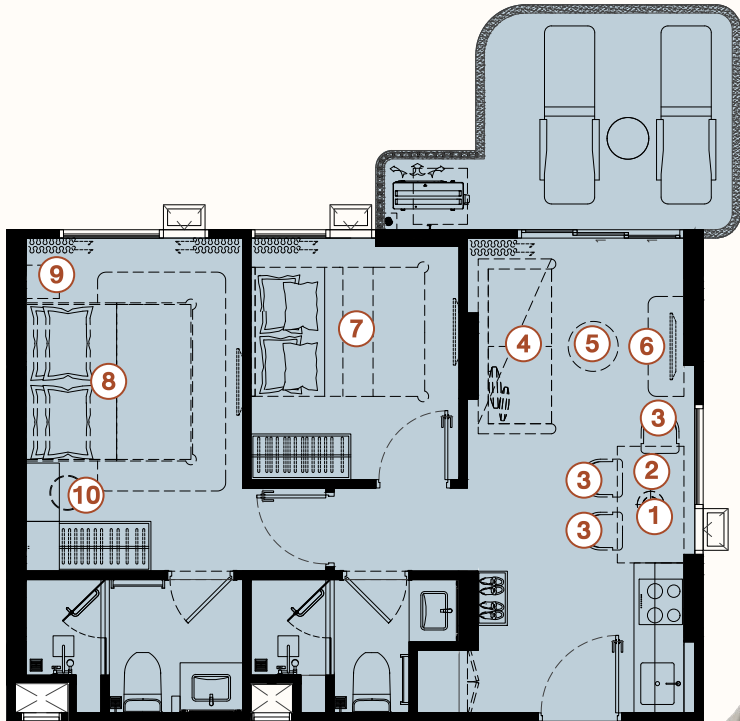

FURNITURE PACKAGE

1B P : 44.93-45.07 SQ.M.

1B PC : 44.93-45.07 SQ.M.

PACKAGE 146,000 THB.

① PENDANT LAMP

② DINING TABLE

③ DINING CHAIR X4

④ SOFA

⑤ COFFEE TABLE

⑥ TV. CABINET

⑦ KING BED WITH MATTRESS 6 FT.

⑧ NIGHT TABLE

⑨ DRESSING STOOL

*COMPANY RESERVES THE RIGHT TO AMEND THE TERMS AND CONDITIONS, AT ANY TIME WITHOUT PRIOR NOTICE. *THE IMAGES SHOWN ARE COMPUTER GENERATED. ANY CHANGE CAN BE APPLIED WITHOUT NOTICE. ALL RIGHTS RESERVED

FURNITURE PACKAGE

2B SAC 1-2 : 54.95-55.53 SQ.M.

PACKAGE 167,000 THB.

① PENDANT LAMP

② DINING TABLE

③ DINING CHAIR X3

④ SOFA

⑤ COFFEE TABLE