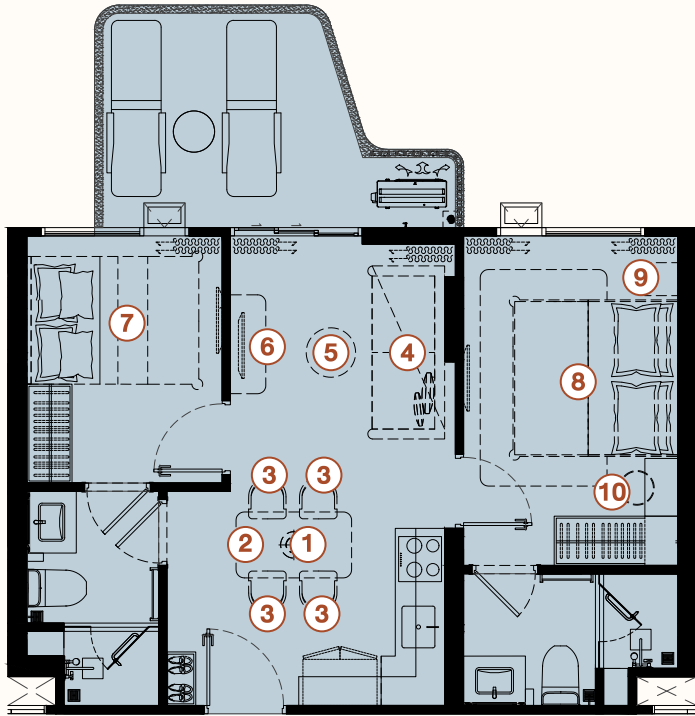

FURNITURE PACKAGE

2B SAC 1-2 : 54.95-55.53 SQ.M.

PACKAGE 167,000 THB.

① PENDANT LAMP

② DINING TABLE

③ DINING CHAIR X3

④ SOFA

⑤ COFFEE TABLE

⑥ TV. CABINET

⑦ QUEEN BED WITH MATTRESS 5 FT.

⑧ KING BED WITH MATTRESS 6 FT.

⑨ NIGHT TABLE

⑩ DRESSING STOOL

*COMPANY RESERVES THE RIGHT TO AMEND THE TERMS AND CONDITIONS, AT ANY TIME WITHOUT PRIOR NOTICE. *THE IMAGES SHOWN ARE COMPUTER GENERATED. ANY CHANGE CAN BE APPLIED WITHOUT NOTICE. ALL RIGHTS RESERVED

FURNITURE PACKAGE

2B SA 3-4 : 55.35-55.52 SQ.M.
 2B SAC 3-4 : 55.35-55.53 SQ.M.

PACKAGE 177,000 THB.

① PENDANT LAMP

② DINING TABLE

③ DINING CHAIR X4

④ SOFA

⑤ COFFEE TABLE